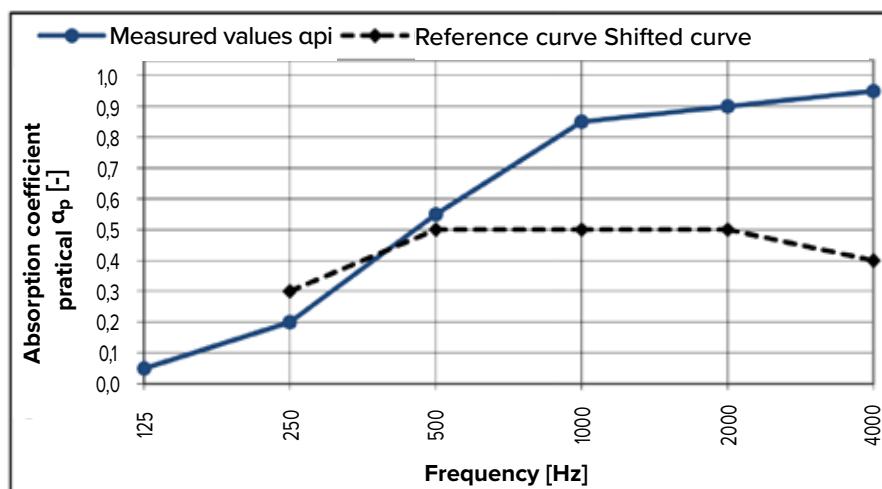

SOUND ABSORPTION

Sound absorption coefficient in reverberation chamber (UNI EN ISO 11654:1998)

f [Hz]	α_p [-]
Frequency	Practical sound absorption coefficient values
125	0,05
250	0,20
500	0,55
1000	0,85
2000	0,90
4000	0,95

DURABILITY

LIGHTWEIGHT

EASY TO HANDLE

EASY TO CLEAN*

*For optimal panel cleanliness, use a vacuum with a smooth nozzle (without brushing) or a dry microfiber cloth.

SPECIFICATION ITEM: ISOLSPACE OBLIQUE WALL

Three-dimensional modular sound-absorbing panel for wall application, composed of IsoFiBTEC, a special polyester technical textile fiber engineered to achieve maximum sound-absorbing capacity, covered with Trevira CS polyester fabric. Thickness approx. 22 mm. Featuring Oblique surface design.

Can be surface-mounted in spaces as wall covering using appropriate fasteners (tape, adhesive and/or screws). Variable sizes (60X60 cm, 60X120 cm, 120x120 cm).

Finish color to be selected by the Construction Manager.

Sound absorption coefficient Class A tested in reverberation chamber with cavity (type J assembly) according to UNI EN ISO 354.

Absence of volatile and harmful organic substances certified by achieving the highest score in VOC (A+) and Indoor Air Comfort (GOLD).

The product contains third-party certified recycled content that meets Minimum Environmental Criteria (MEC) requirements for sustainable procurement.

Euroclass B-s1,d0 fire reaction certification.