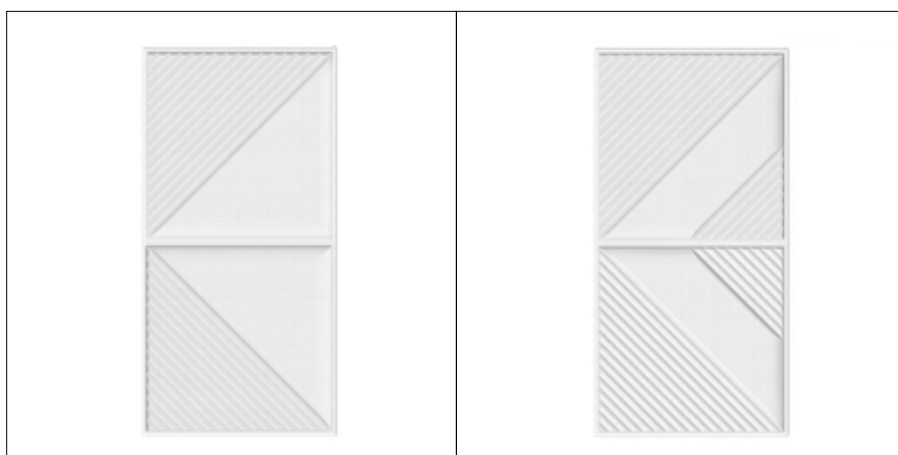

# OBLIQUE COLLECTION

**WALL**

## SIZES

Single-sided structure: approx. 22 mm thick

**W1A** (60 x 60 cm)**W1B** (60 x 60 cm)**W2A** (60 x 120 cm)**W2B** (60 x 120 cm)**W4A** (120 x 120 cm)**W4B** (120 x 120 cm)