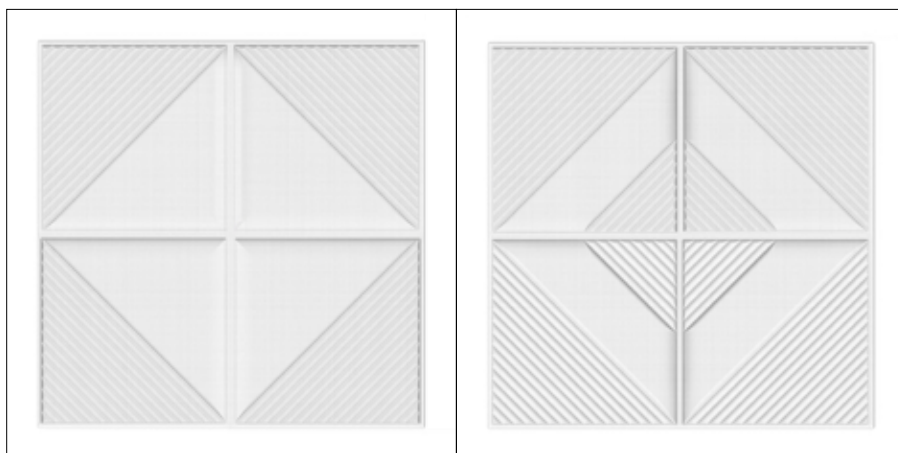

# OBLIQUE COLLECTION

**WALL**

## SIZES

Single-sided structure: approx. 22 mm thick

**W1A** (60 x 60 cm)**W1B** (60 x 60 cm)**W2A** (60 x 120 cm)**W2B** (60 x 120 cm)**W4A** (120 x 120 cm)**W4B** (120 x 120 cm)